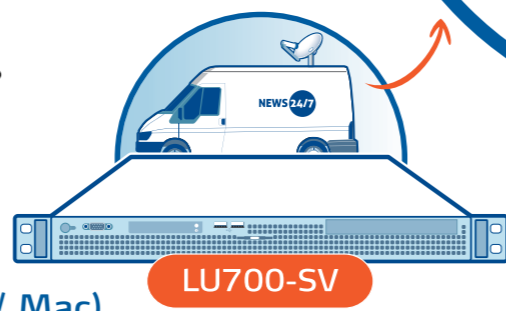

LU700-SV

LU-Lite – Bonded Software Solution (Win / Mac)

Out in the field, finished editing and need to get the file back to the studio ASAP? LU-Lite enables fast and reliable file transfer over multiple platforms, from fixed locations, in the field and on-the-move.